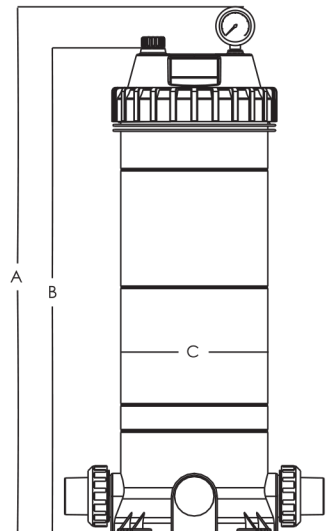

Product Information:

| Code | Model | Filter Area (m ²) | Valve Connections | Max Flow Rate | | A mm | B mm | C mm |
|----------|-------|-------------------------------|-------------------|---------------|-----------------------|------|------|------|
| 88060101 | CF25 | 2.25 | 1.5" / 50mm | 92lpm | 5.5m ³ /h | 445 | 387 | 225 |
| 88060102 | CF50 | 4.63 | 1.5" / 50mm | 190lpm | 11.4m ³ /h | 625 | 567 | 225 |
| 88060103 | CF75 | 7.00 | 1.5" / 50mm | 283lpm | 17.0m ³ /h | 805 | 747 | 225 |
| 88060104 | CF100 | 9.40 | 2.0" / 63mm | 382lpm | 22.9m ³ /h | 985 | 927 | 225 |
| 88060105 | CF150 | 13.72 | 2.0" / 63mm | 555lpm | 33.4m ³ /h | 1165 | 1107 | 225 |
| 88060106 | CF200 | 16.82 | 2.0" / 63mm | 680lpm | 40.9m ³ /h | 1345 | 1287 | 225 |

- CF Series Filter is equipped with :
1. universal standard of union connection
 2. pressure gauge
 3. cartridge filter element

Cartridge Filter Element:

| Code | Model | D mm | E mm | Micron μ m | Fold Number |
|----------|----------|------|-----------|----------------|-------------|
| 88270101 | CF25-CE | Ø183 | 184.5 | ≥15 | 150 |
| 88270102 | CF50-CE | Ø183 | 364.5 | ≥15 | 150 |
| 88270103 | CF75-CE | Ø183 | 544.5 | ≥15 | 150 |
| 88270104 | CF100-CE | Ø183 | 724.5 | ≥15 | 150 |
| 88270105 | CF150-CE | Ø183 | 904.5 | ≥15 | 175 |
| 88270106 | CF200-CE | Ø183 | 544.5 x 2 | ≥15 | 180 |