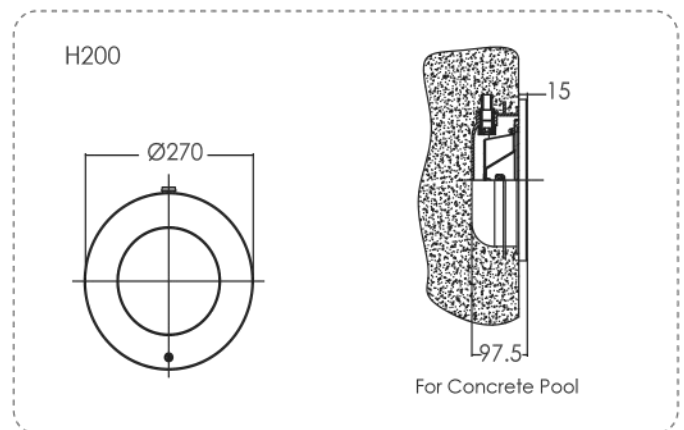

Product Information

Code	Model	Light	Watt/ Voltage	Color	Illuminance (lux)	Application
88042602	UL-H100V	1 Halogen Light Bulb	75W/12V	Warm White	520	Vinyl Pool
88041002	UL-H100C	1 Halogen Light Bulb	75W/12V	Warm White	520	Concrete Pool
88041004	UL-H200C	2 Halogen Light Bulbs	150W/12V	Warm White	830	Concrete Pool

Light Bulb and Niches for H100/H200

Code	Model	Description	Watt/Voltage	Color
04011073	N/A	Halogen Light Bulb for UL-NS/UL-H	75W/12V	Warm White
01171099	N/A	Lights Niche-for UL H100	N/A	N/A
01171101	N/A	Lights Niche-for UL H200	N/A	N/A