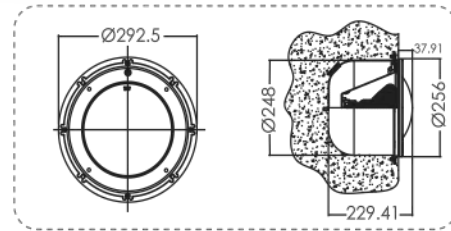

Underwater Light S300 SERIES

POLISHED STAINLESS STEEL LIGHT

A perfect choice for concrete pool and spa with recess installation

Waterproof Standard

IP68

Cable

2.5m

Material

Stainless steel AISI 304

Installation

Wall mounted (housing type)

Color

IP68 CE

RoHS COMPLIANT 2011/65/EU

S300 Series Light Product Information

Code	Model	Light / Housing	Watt/ Voltage	Color	Illuminance (lux)
88044110	LED-S300	S/S Light, E27(252 LEDs Bulb), with S/S housing	16W/12V	Auto color changing/Cool White	330(Color), 280(Cool White)
88042310	LED-S300L	S/S Lamp, E27(252 LEDs Bulb), without housing	16W/12V	Auto color changing/Cool White	330(Color), 280(Cool White)
88043905	UL-S300	S/S Light, E27, with S/S housing	300W/12V	Warm White	1630
88040705	UL-S300L	S/S Lamp, E27, without housing	300W/12V	Warm White	1630
88043605	UL-S300SN	Stainless Steel housing for S300	N/A	N/A	N/A

LED Panels & Light Bulbs for S300

Code	Model	Description	Color	Watt/Voltage
04011011	N/A	E27 Light Bulb	Warm White	300W/12V
04011035	N/A	E27 252 LEDs Bulb	Auto Color Changing	16W/12V
04011046	N/A	E27 252 LEDs Bulb	Cool White	16W/12V

S300 and S100 Series LED Light Color Changing: