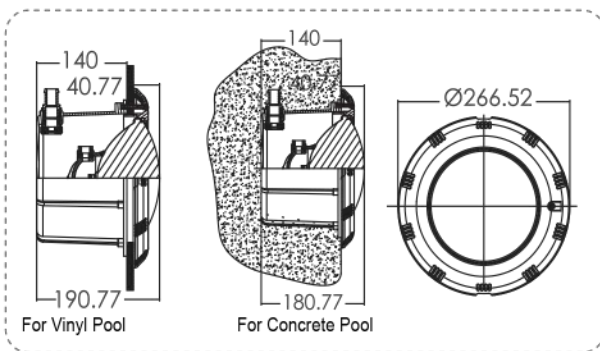

P300 Light Niche