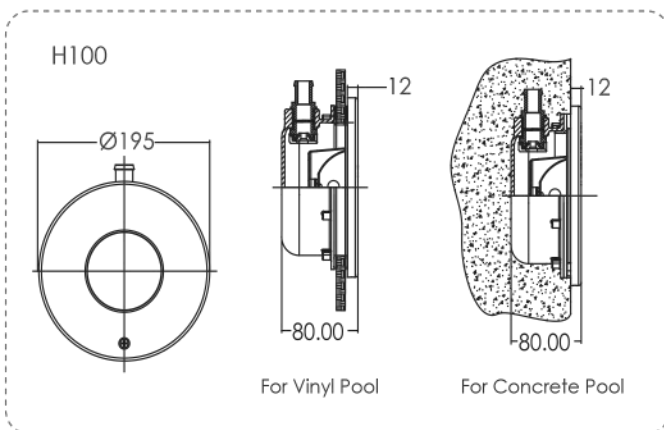

Product Information

Code	Model	Light	Watt/ Voltage	Color	Illuminance (lux)	Application
88042602	UL-H100V	1 Halogen Light Bulb	75W/12V	Warm White	520	Vinyl Pool
88041002	UL-H100C	1 Halogen Light Bulb	75W/12V	Warm White	520	Concrete Pool
88041004	UL-H200C	2 Halogen Light Bulbs	150W/12V	Warm White	830	Concrete Pool

Light Bulb and Niches for H100/H200

Code	Model	Description	Watt/Voltage	Color
04011073	N/A	Halogen Light Bulb for UL-NS/UL-H	75W/12V	Warm White
01171099	N/A	Lights Niche-for UL H100	N/A	N/A
01171101	N/A	Lights Niche-for UL H200	N/A	N/A