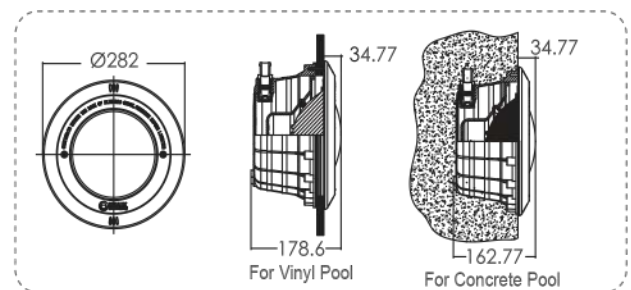

Model: NP300-P

IP68 CE

RoHS COMPLIANT 2011/65/EU

SAA