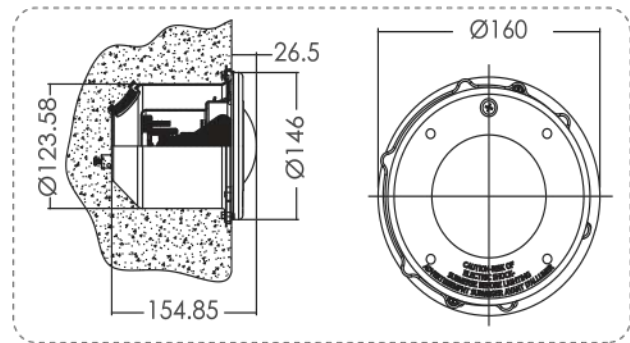

Underwater Light S100 SERIES

Waterproof Standard
IP68

Cable
2.5m

Material
Stainless steel AISI 304

Installation
Wall mounted (housing type)

Color

IP68

RoHS
COMPLIANT
2011/65/EU

S100 Series Light Product Information

Code	Model	Light / Housing	Watt/ Voltage	Color	Illuminance (lux)
88043902	UL-S100S	S/S Light, E27 Bulb, with S/S housing	100W/12V	Warm White	200
88043802	UL-S100P	S/S Light, E27 Bulb, with Plastic housing	100W/12V	Warm White	200
88040702	UL-S100L	S/S Light, E27 Bulb, without housing	100W/12V	Warm White	200
88044102	LED-S100S	S/S Light, 18 LEDs Bulb, with S/S housing	1W/12V	Auto color changing/Cool White	60(Color), 45(Cool White)
88044002	LED-S100P	S/S Light, 18 LEDs Bulb, with Plastic housing	1W/12V	Auto color changing/Cool White	60(Color), 45(Cool White)
88042302	LED-S100L	S/S Light, 18 LEDs Bulb, without housing	1W/12V	Auto color changing/Cool White	60(Color), 45(Cool White)
88044111	LED-S100S	S/S Light, 72 LEDs Bulb, with S/S housing	5W/12V	Auto color changing/Cool White	460(Color), 270(Cool White)
88044011	LED-S100P	S/S Light, 72 LEDs Bulb, with Plastic housing	5W/12V	Auto color changing/Cool White	460(Color), 270(Cool White)
88042311	LED-S100L	S/S Light, 72 LEDs Bulb, without housing	5W/12V	Auto color changing/Cool White	460(Color), 270(Cool White)
88043602	S100SN	Stainless Steel Housing	N/A	N/A	N/A
88043502	S100PN	Plastic Housing	N/A	N/A	N/A

LED Panels & Light Bulbs for S100

Code	Model	Description	Color	Watt/Voltage
04011009	N/A	E27 Light Bulb	White	100W/12V
04011017	N/A	E27 18 LEDs Bulb	Auto Color Changing	1W/12V
04011021	N/A	E27 18 LEDs Bulb	White	1W/12V
04011050	N/A	E27 72 LEDs Bulb	Auto Color Changing	5W/12V
04011053	N/A	E27 72 LEDs Bulb	White	5W/12V